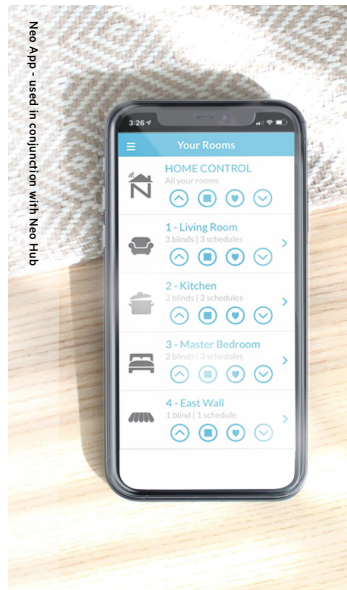

Automation

Awnings can be automated to respond to the touch of a button, allowing you to relax and enjoy the ease of remote operation.