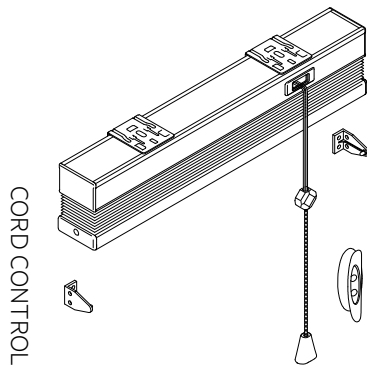

Control Options